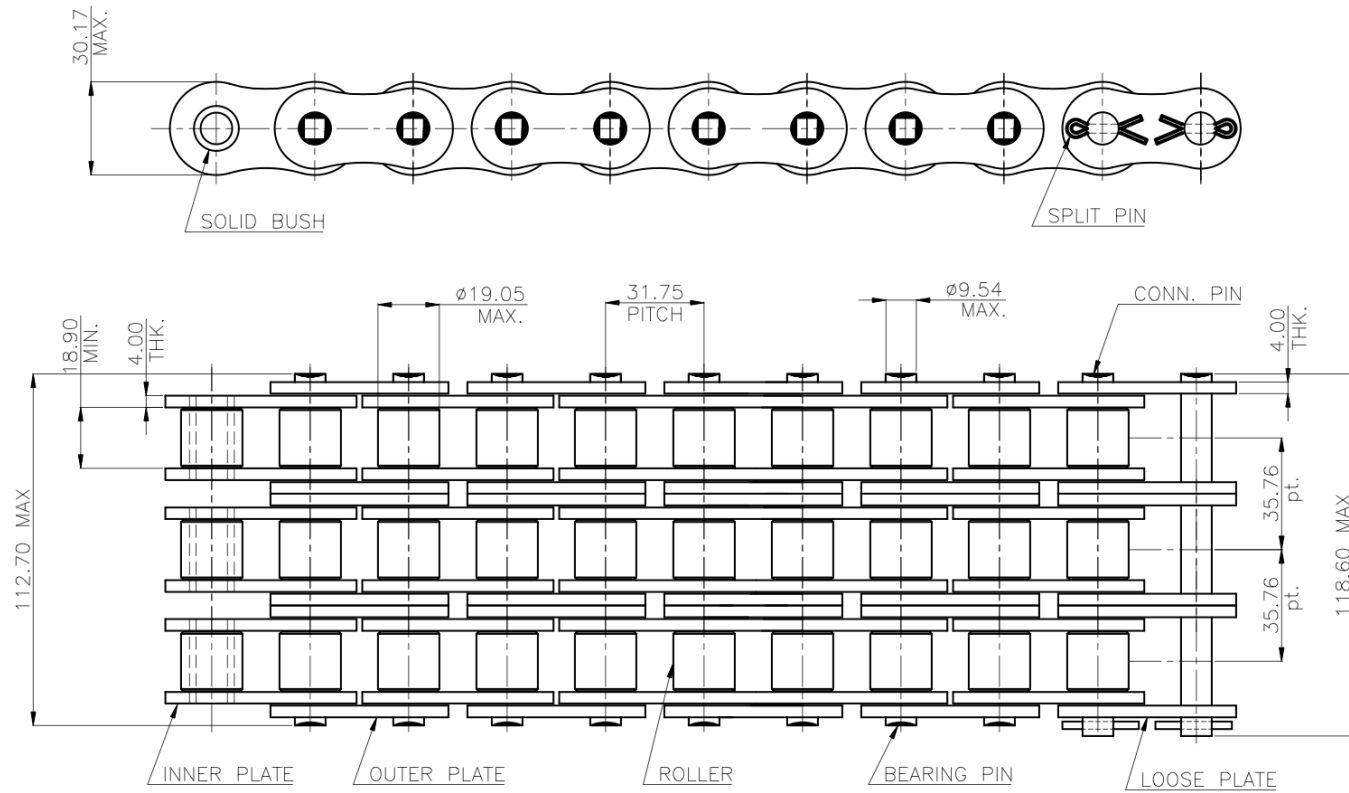

# DUROCHAIN 100-3 ROLLER CHAIN

MINIMUM BREAKING LOAD = 35040 kgs(343.5 KN)