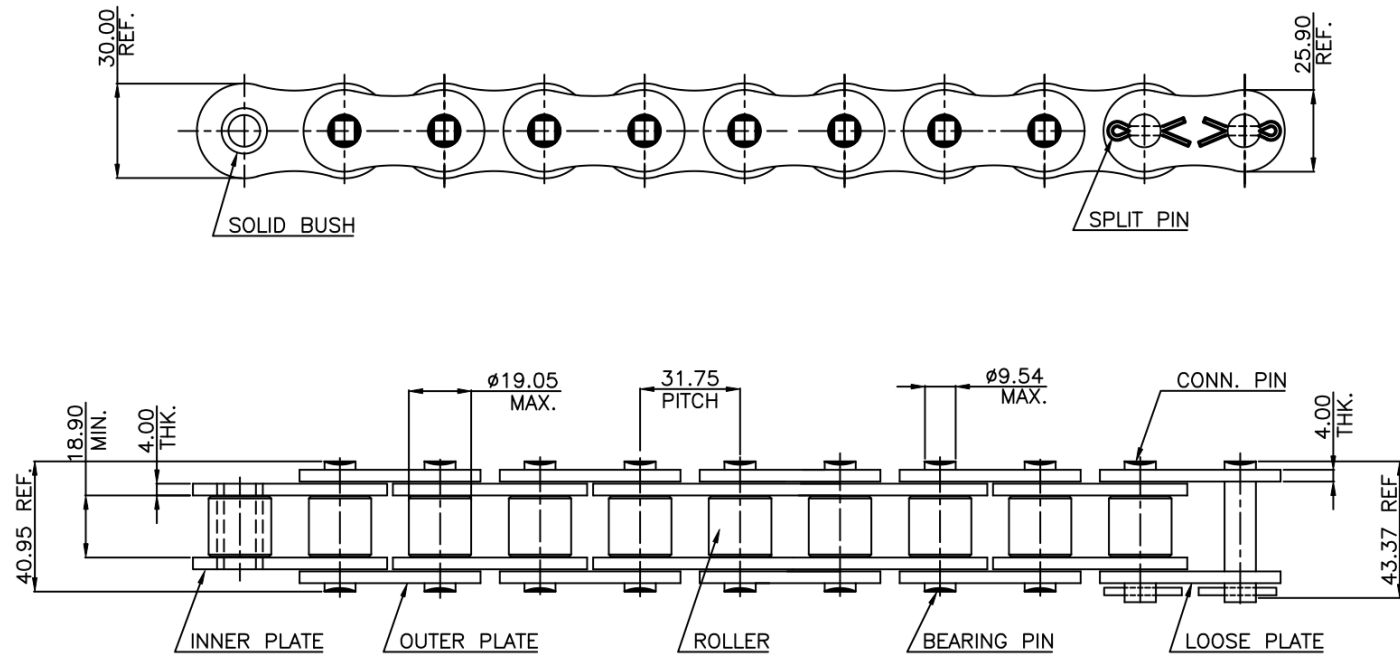

DUROCHAIN 100-1 ROLLER CHAIN

MINIMUM BREAKING LOAD = 11680 KGS(114.5 KN)