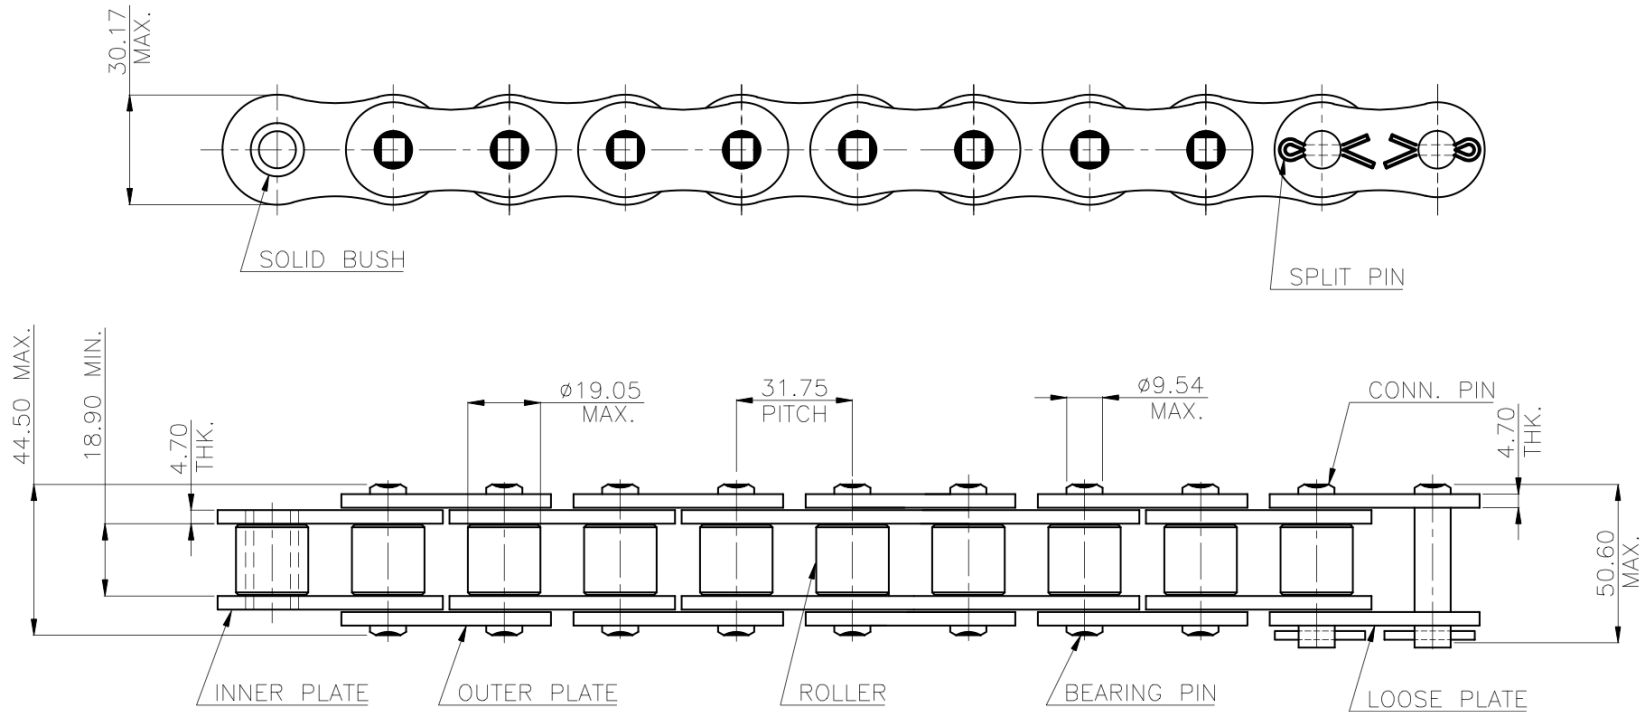

DUROCHAIN 100H ROLLER CHAIN

MINIMUM BREAKING LOAD= 11,680 KGS.